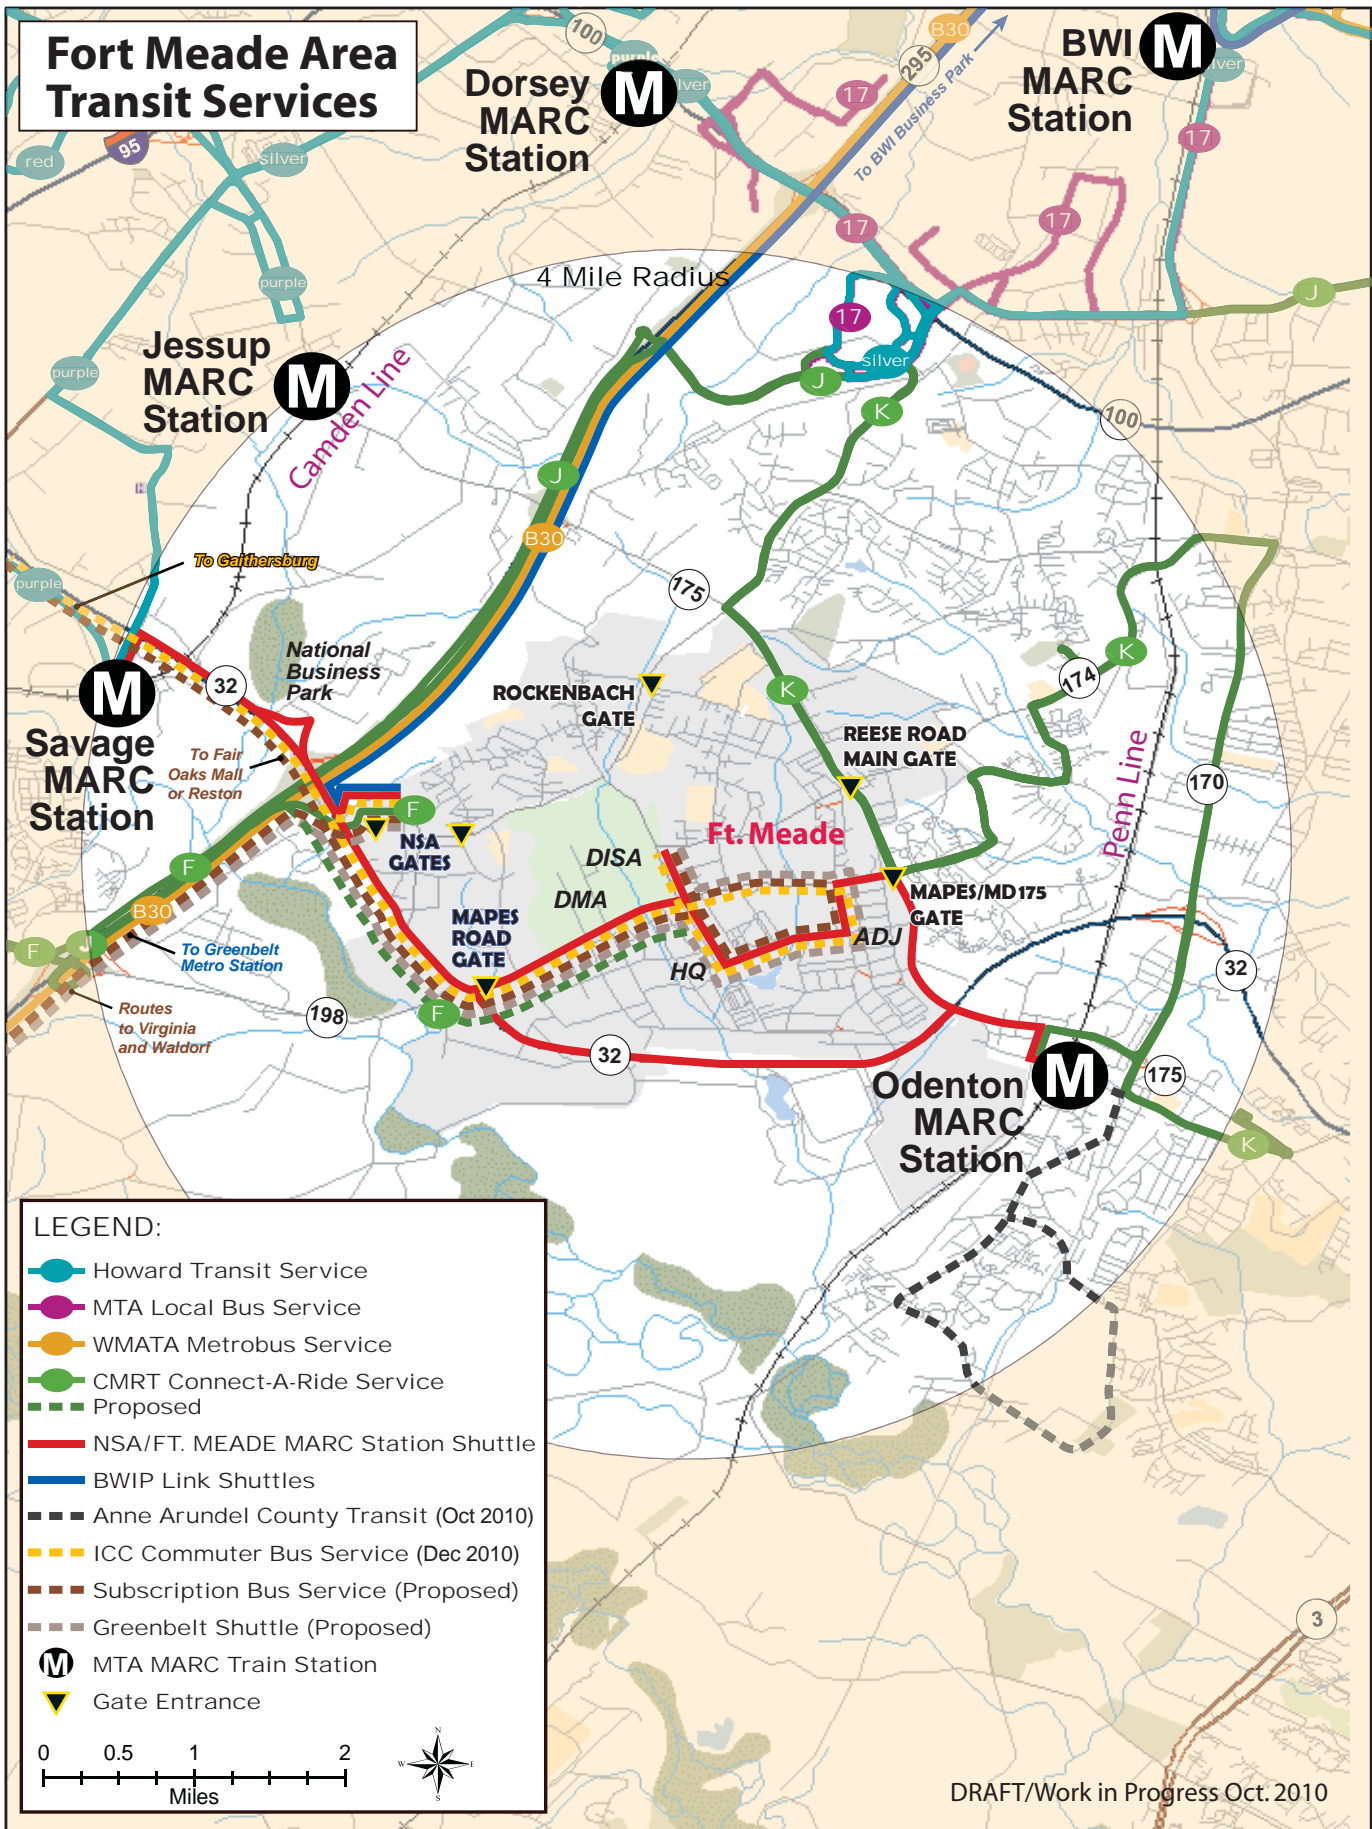

Fort Meade Area Transit Services

LEGEND:

- Howard Transit Service
- MTA Local Bus Service
- WMATA Metrobus Service
- CMRT Connect-A-Ride Service
- - - Proposed
- NSA/FT. MEADE MARC Station Shuttle
- BWIP Link Shuttles
- - - Anne Arundel County Transit (Oct 2010)
- - - ICC Commuter Bus Service (Dec 2010)
- - - Subscription Bus Service (Proposed)
- - - Greenbelt Shuttle (Proposed)
- M** MTA MARC Train Station
- ▼** Gate Entrance